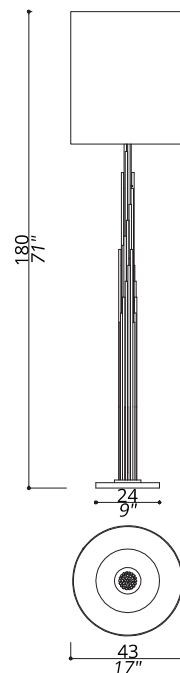

NOTES

Dimensions are expressed in centimetres, if not otherwise specified.
All products may be customized subject to prior consulting with our technical department; please send your request to info@officina-luce.it.
Officina Luce (Registered brand of ISSARCH srl) reserves the right to change or delete, at any time and without prior warning, the technical specification of any model or the model itself, depending on technical and commercial requirements.