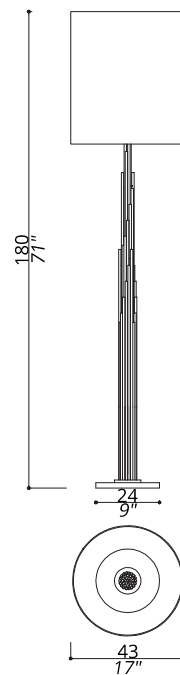

### 2841-BB-41

1 LIGHT TYPE E27  
MAX 105W

#### FINISH

Structure in F\_10 (natural brass) and F\_13 (burnished brass finish). Metal base.

#### SHADE FABRIC

cm. Ø42 x H.50

#### NOTES

Dimensions are expressed in centimetres, if not otherwise specified.  
All products may be customized subject to prior consulting with our technical department; please send your request to [info@officina-luce.it](mailto:info@officina-luce.it).  
Officina Luce (Registered brand of ISSARCH srl) reserves the right to change or delete, at any time and without prior warning, the technical specification of any model or the model itself, depending on technical and commercial requirements.